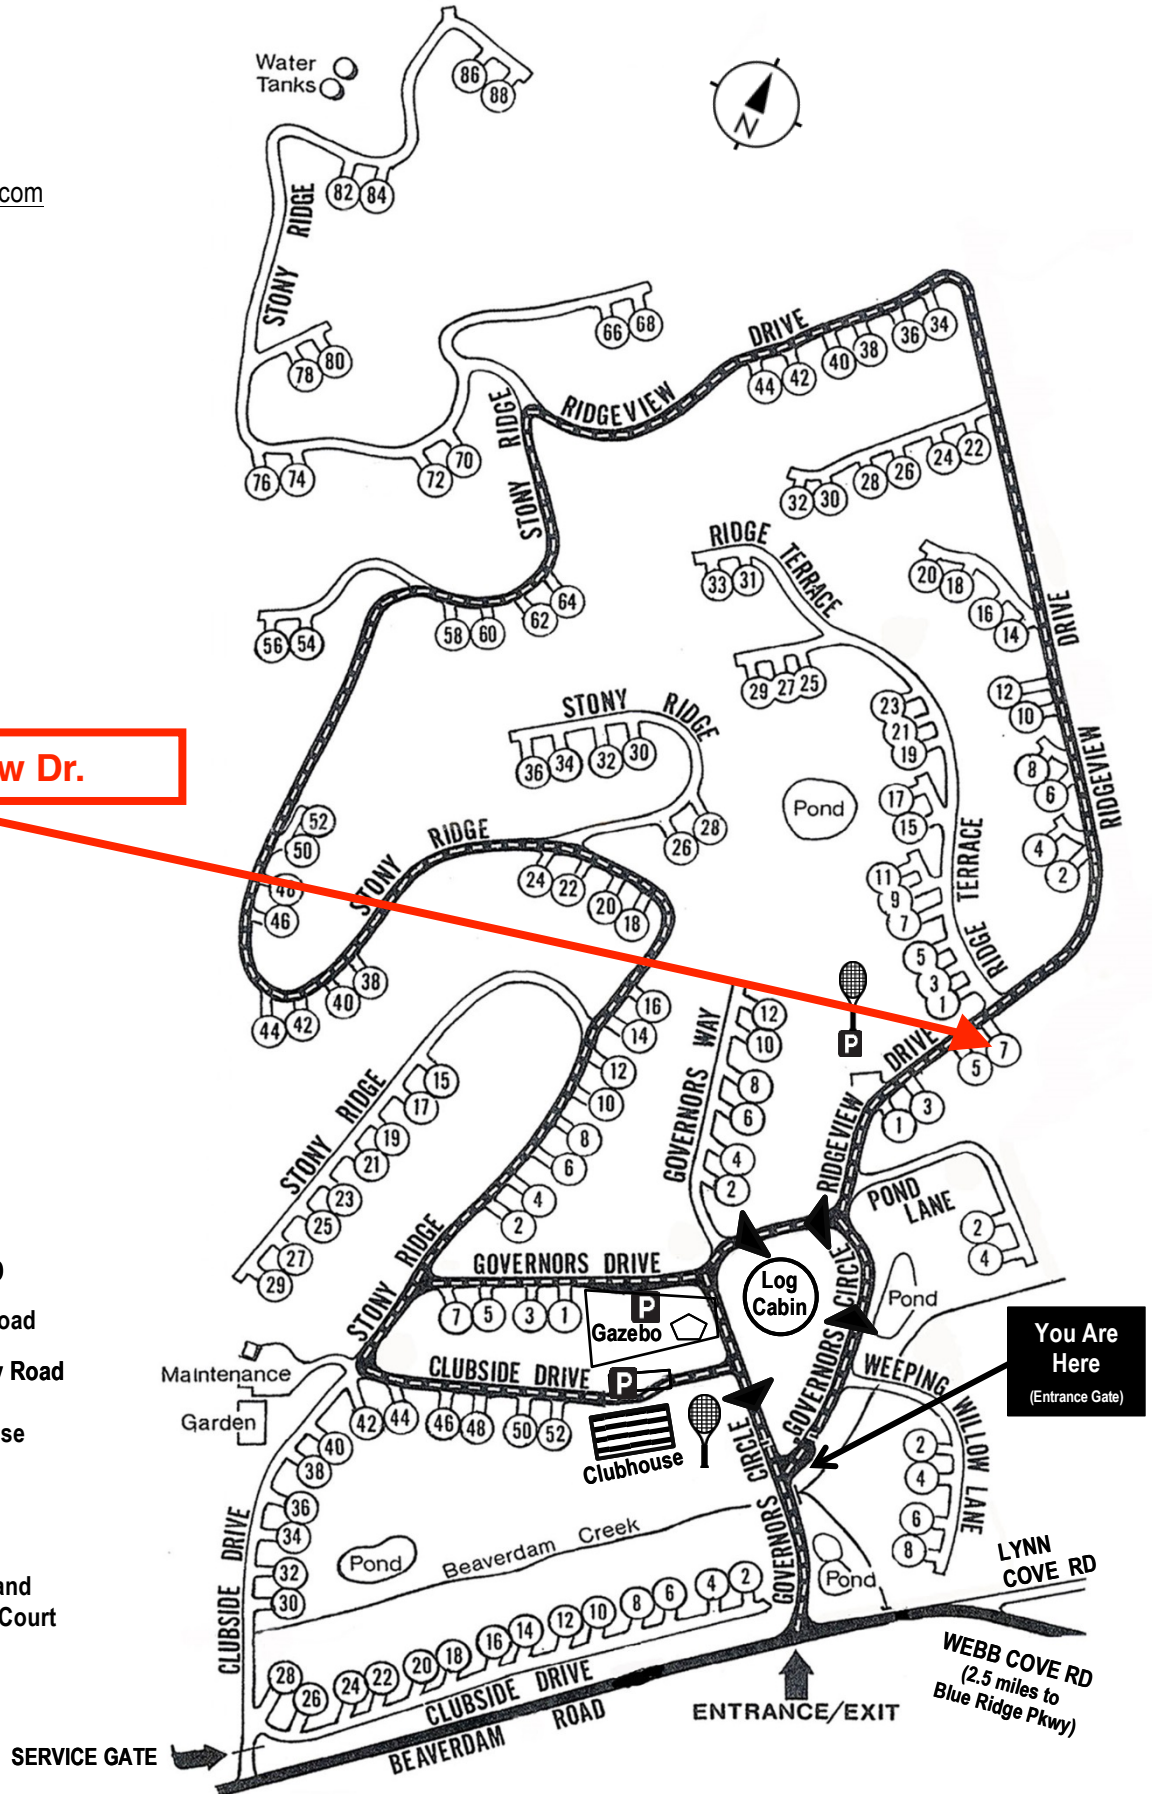

Beaverdam Run Condominium

Community Website

▶ BeaverdamRun.org

Sales Information

▶ BeaverdamRunCondo.com

Water Tanks

7 Ridgeview Dr.

MAP LEGEND

-  Thru - Road
-  One Way Road
-  Clubhouse
-  Log Cabin
-  Tennis and Pickleball Court

You Are Here
(Entrance Gate)

WEBB COVE RD
(2.5 miles to Blue Ridge Pkwy)